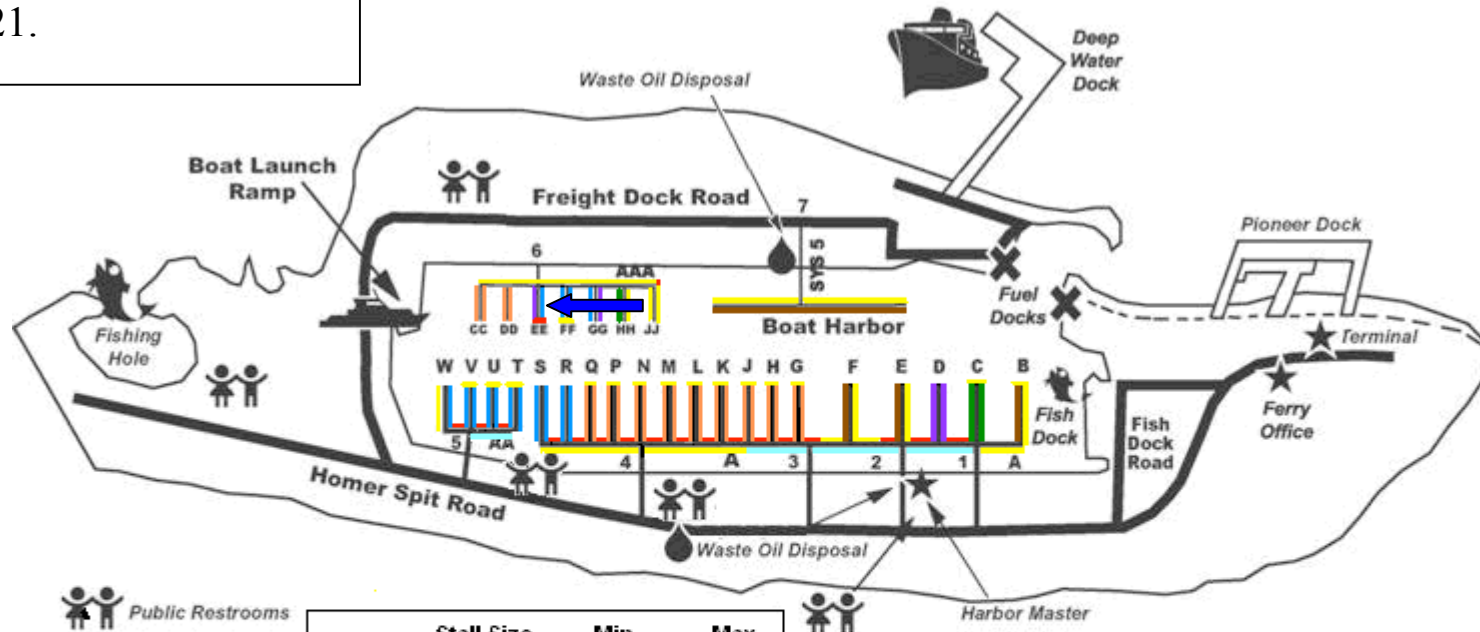

Location “Pinbone” at blue arrow. Go to ramp 6, at the bottom of the ramp, head straight out EE to stall # 21.

Stall Size	Min	Max
18'-20'		21'
24'	21'	29'
32'	28'	42'
40'	38'	47'
50'	47'	60'
75'	60'	85'
Transient		
Loading		